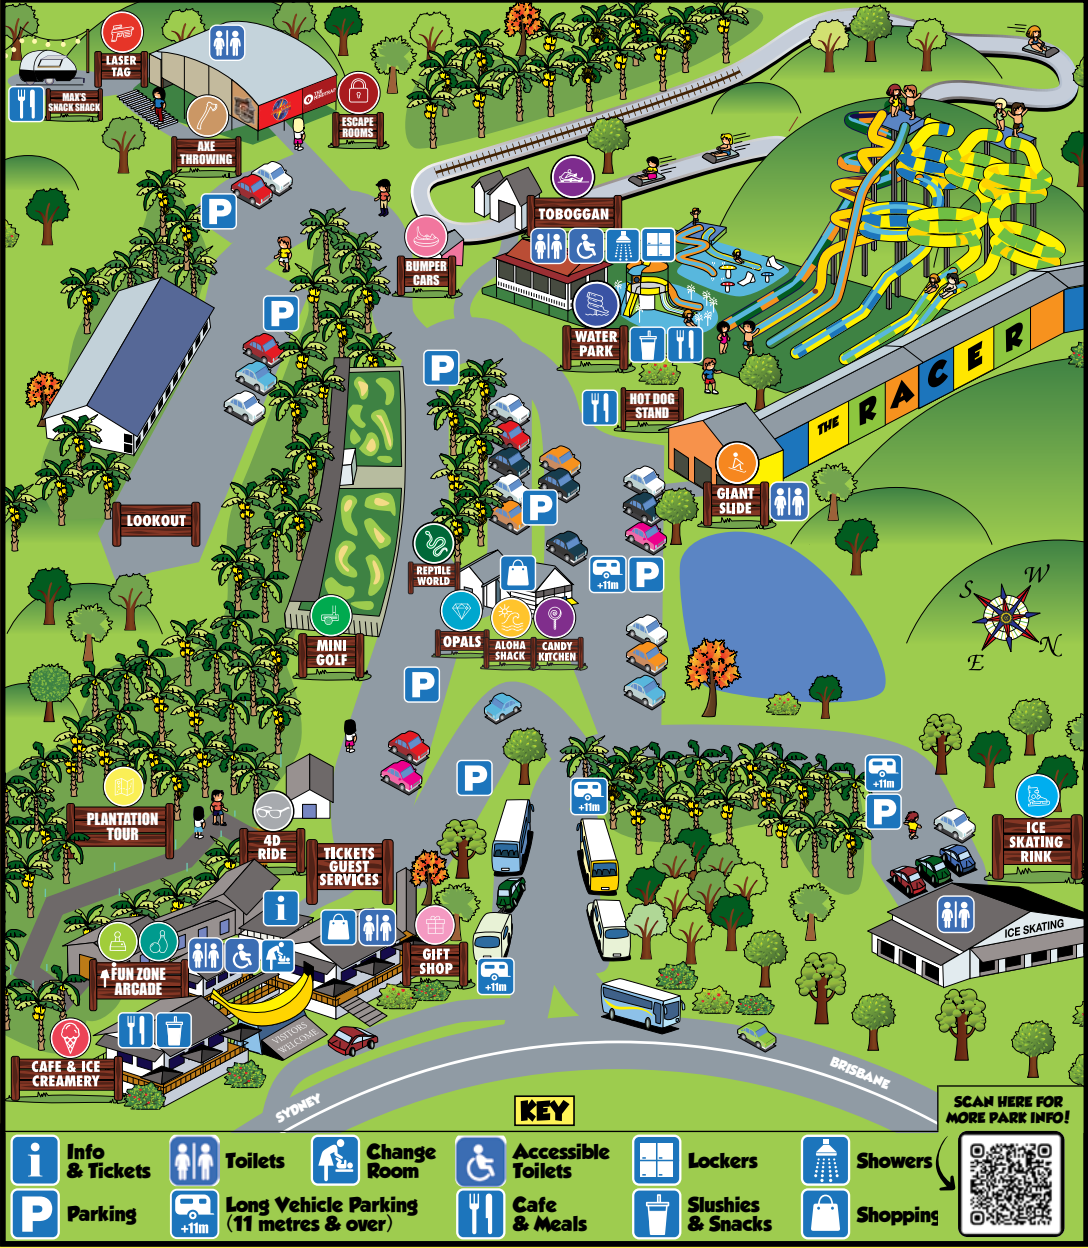

ACTIVITY GUIDE

21 DEC 2024 - 26 JAN 2025

ALL PRICES ARE PER PERSON!

SCAN HERE FOR MORE PARK INFO!

KEY

- 14+** Over 14yrs Ticket
- C** Child Ticket (4 - 13yrs)
- S** Senior Ticket

- F** Family (2A & 2C)
- T** Toddler (2 - 3yrs)
- X1** Number of turns (per person)

Sun -Thurs 10am - 8pm
 Fri & Sat 10am - 9pm

5+ years

TOBOGGAN

X1 \$10 **X2 \$17**

9am - 5pm

3-7 years with adult
8+ years alone
Closes in the rain!

PLANTATION TOUR

14+ \$9 **C \$8**
F \$27 **T FREE**
S \$8

9am - 4.30pm

BUMPER CARS

X1 \$9 **X2 \$15**

10am - 4pm

90 cm with adult
120 cm alone

4D RIDE

X1 \$12 **X2 \$19**
X3 \$26 **X4 \$29**

9am - 5pm

90 cm with adult - separate seat
100 cm alone - separate seat

sunset sessions

CELEBRATING 60 YEARS OF ICONIC FUN ALL SUMMER!

The Big Banana Fun Park
Open Late *Every Saturday!*

5pm - 8pm
Saturdays: 21 Dec. - 18 Jan.