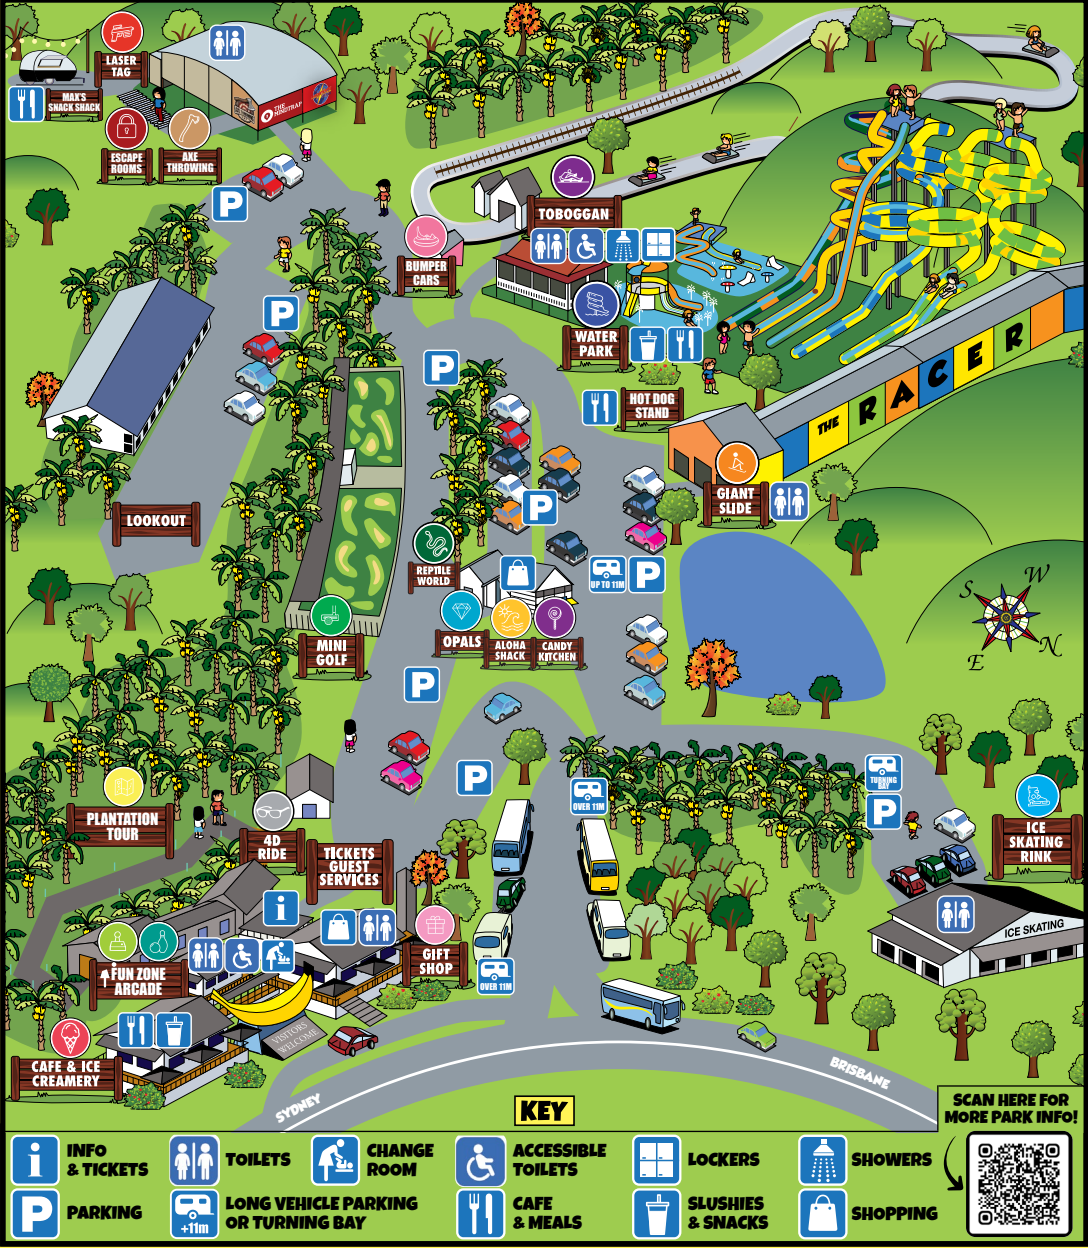

ACTIVITY GUIDE

1 MARCH - 4 APRIL 2025

ALL PRICES ARE PER PERSON!

SCAN HERE FOR MORE PARK INFO!

KEY

- 14+** OVER 14 YRS TICKET
- C** CHILD TICKET (4 - 13 YRS)
- S** SENIOR TICKET

- F** FAMILY (2A & 2C)
- T** TODDLER (2 - 3 YRS)
- N** NUMBER OF TURNS (PER PERSON)

WATER PARK

14+ \$27 **C** OVER 110CM \$24
F \$89 **C** UNDER 110CM \$16

MON - FRI 11.45AM - 1.15PM
SAT & SUN 10AM - 11.30AM
11.45AM - 1.15PM
1.45PM - 3.15PM

3-10 YEARS AQUAPLAY AREA
110-120 CM RAFT RIDES WITH ADULT
120 CM ALL SLIDES

PLANTATION TOUR

14+ \$9 **C** \$8
F \$27 **T** FREE
S \$8

9AM - 4.30PM

BUMPER CARS

X1 \$9 **X2** \$15

MON - FRI 10AM - 2PM
SAT & SUN 10AM - 3PM

90 CM
WITH ADULT

120 CM
ALONE

4D RIDE

X1 \$12 **X2** \$19
X3 \$26 **X4** \$29

9AM - 5PM

90 CM
WITH ADULT - SEPARATE SEAT

100 CM
ALONE - SEPARATE SEAT

DON'T MISS THESE OTHER FUN ACTIVITIES AT THE PARK! :

<p>FUN ZONE ARCADE</p>	<p>THE BIGGEST ARCADE IN TOWN GO STRAIGHT TO THE FUN ZONE, NO TICKET NEEDED</p>	<p>REPTILE WORLD MEET SNAPPY THE CROC! PLUS OTHER SNAKES AND REPTILES. SEPARATE ENTRY FEE APPLIES</p>
<p>DUCKPIN BOWLING</p>	<p>A MINI VERSION OF 10-PIN BOWLING! NO TICKET NEEDED, SIMPLY GRAB A FUN ZONE CARD</p>	<p>THE OPAL CENTRE DISPLAYING AN EXQUISITE RANGE OF OPAL GEMSTONES, QUALITY JEWELLERY AND UNIQUE SOUVENIRS</p>
<p>COFFS CANDY KITCHEN</p>	<p>CANDY MAKING DEMO'S RUN DAILY FROM 10AM - 2PM. FREE ENTRY!</p>	<p>ALOHA SHACK TAKE A PIECE OF THE PACIFIC ISLANDS HOME WITH YOU WITH LOCALLY DESIGNED & SUSTAINABLE PRODUCTS</p>