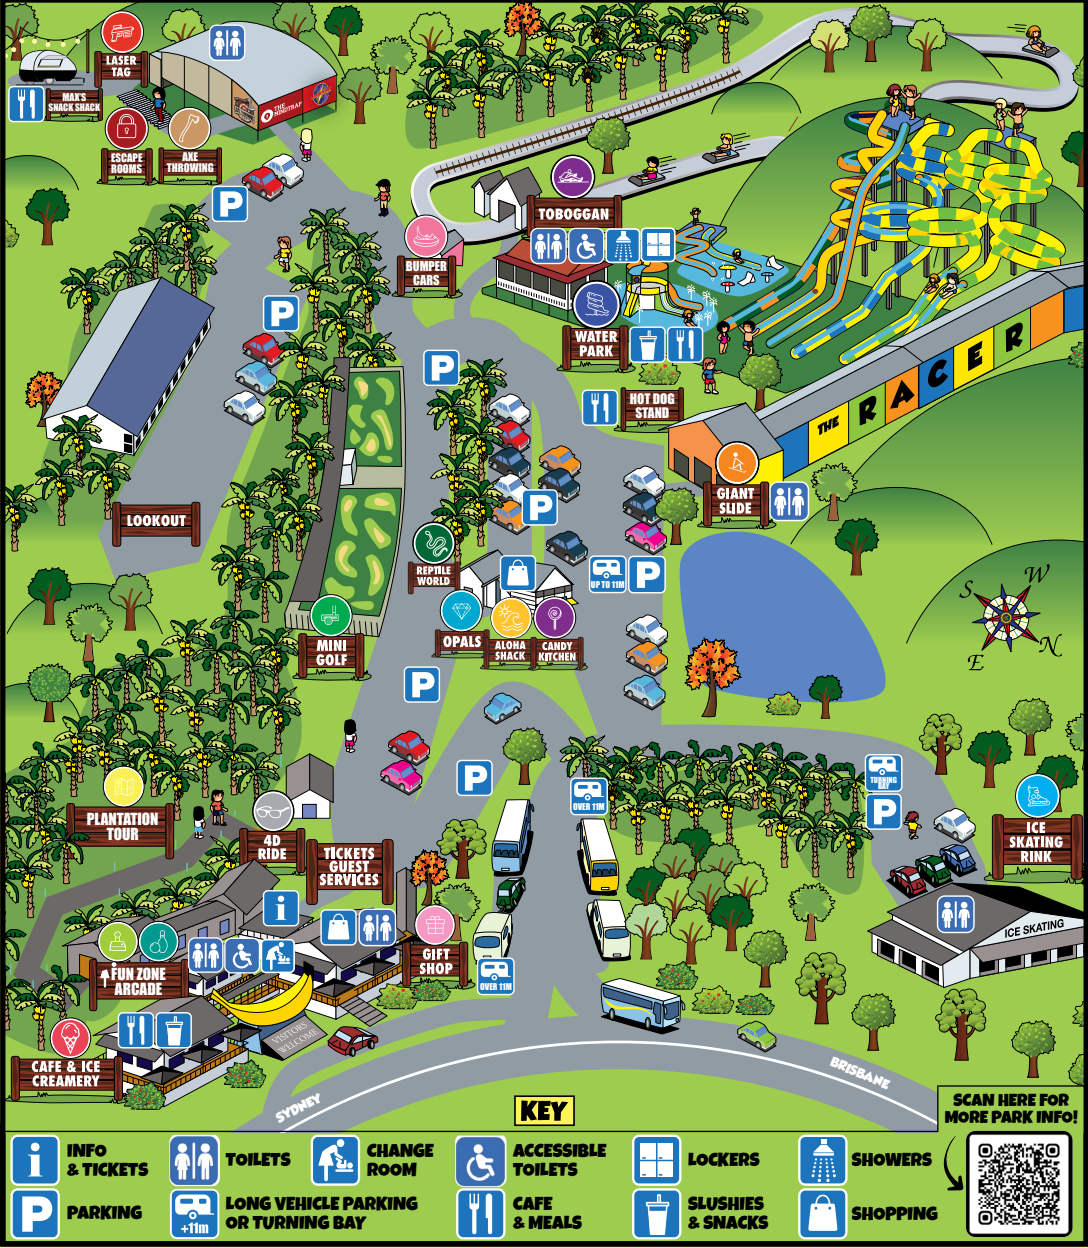

# ACTIVITY GUIDE

5 - 11 APRIL 2025

ALL PRICES ARE PER PERSON!

SCAN HERE FOR MORE PARK INFO!

## PLANTATION TOUR

**14+** \$9 **C** \$8  
**F** \$27 **T** FREE  
**S** \$8

**9AM - 4.30PM**

## 4D RIDE

**X1** \$12 **X2** \$19  
**X3** \$26 **X4** \$29

**9AM - 5PM**

**90 CM**  
WITH ADULT - SEPARATE SEAT

**100 CM**  
ALONE - SEPARATE SEAT

**DON'T MISS THESE OTHER FUN ACTIVITIES AT THE PARK! :**

<p><b>FUN ZONE ARCADE</b></p>	<p>THE BIGGEST ARCADE IN TOWN GO STRAIGHT TO THE FUN ZONE, NO TICKET NEEDED</p>	<p><b>REPTILE WORLD</b> MEET SNAPPY THE CROC! PLUS OTHER SNAKES AND REPTILES. SEPARATE ENTRY FEE APPLIES</p>
<p><b>DUCKPIN BOWLING</b></p>	<p>A MINI VERSION OF 10-PIN BOWLING! NO TICKET NEEDED, SIMPLY GRAB A FUN ZONE CARD</p>	<p><b>THE OPAL CENTRE</b> DISPLAYING AN EXQUISITE RANGE OF OPAL GEMSTONES, QUALITY JEWELLERY AND UNIQUE SOUVENIRS</p>
<p><b>COFFS CANDY KITCHEN</b></p>	<p>CANDY MAKING DEMO'S RUN DAILY FROM 10AM - 2PM. FREE ENTRY!</p>	<p><b>ALOHA SHACK</b> TAKE A PIECE OF THE PACIFIC ISLANDS HOME WITH YOU WITH LOCALLY DESIGNED &amp; SUSTAINABLE PRODUCTS</p>