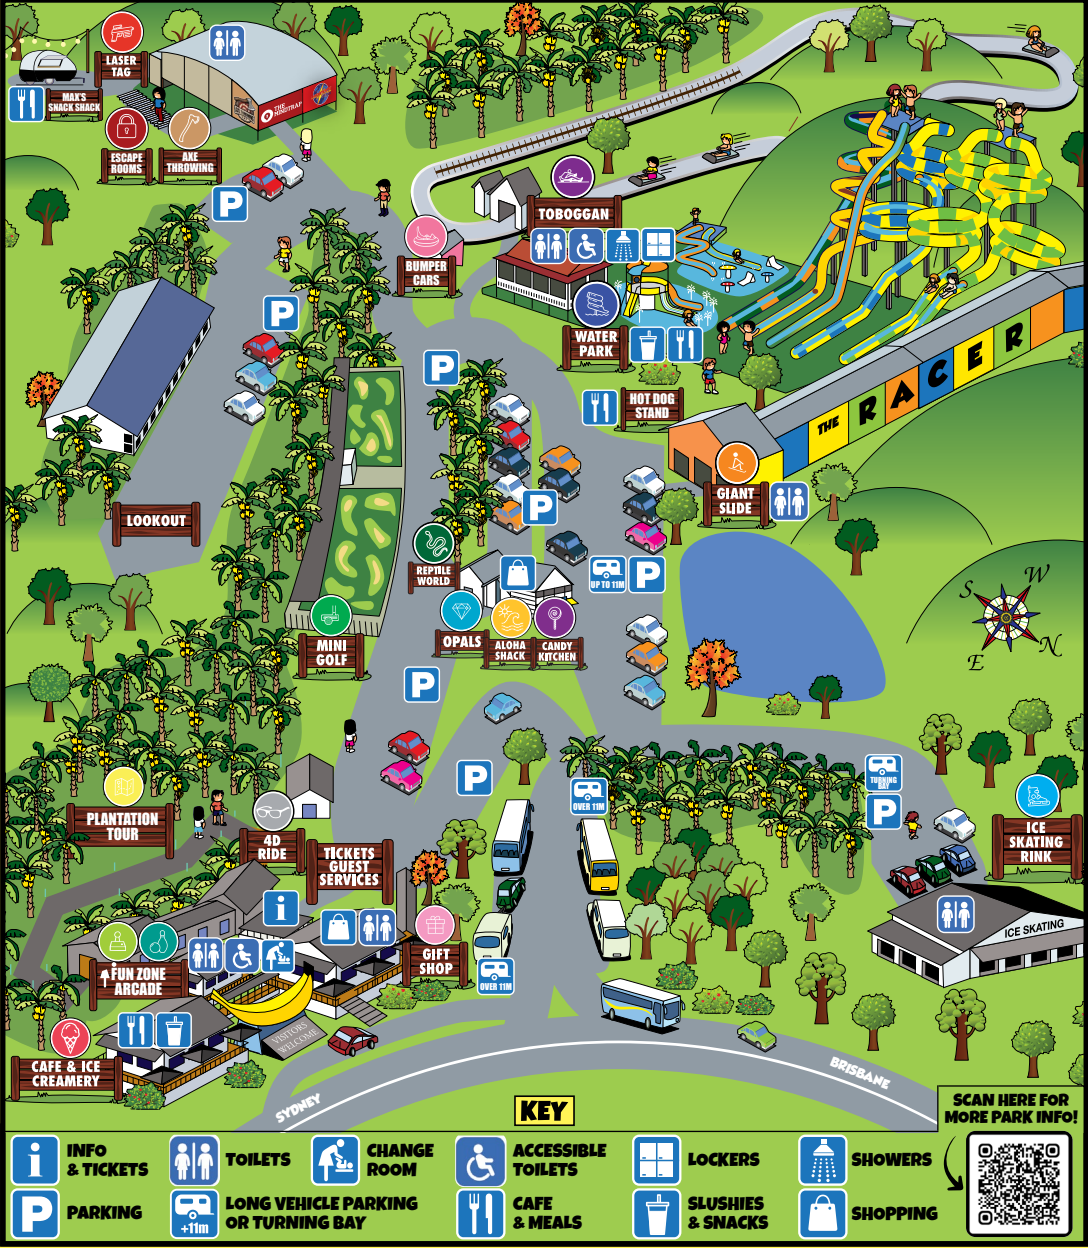

ACTIVITY GUIDE

7 - 28 FEBRUARY 2025

ALL PRICES ARE PER PERSON!

SCAN HERE FOR MORE PARK INFO!

KEY

- 14+** OVER 14 YRS TICKET
- C** CHILD TICKET (4 - 13 YRS)
- S** SENIOR TICKET

- F** FAMILY (2A & 2C)
- T** TODDLER (2 - 3 YRS)
- N** NUMBER OF TURNS (PER PERSON)

WATER PARK

14+ \$27 **C** OVER 110CM \$24
F \$89 **C** UNDER 110CM \$16

MON - FRI 11.45AM - 1.15PM
SAT & SUN 10AM - 11.30AM
11.45AM - 1.15PM
1.45PM - 3.15PM

3-10 YEARS AQUAPLAY AREA
110-120 CM RAFT RIDES WITH ADULT
120 CM ALL SLIDES

PLANTATION TOUR

14+ \$9 **C** \$8
F \$27 **T** FREE
S \$8

9AM - 4.30PM

BUMPER CARS

X1 \$9 **X2** \$15

MON - FRI 10AM - 2PM
SAT & SUN 10AM - 3PM

90 CM WITH ADULT
120 CM ALONE

4D RIDE

X1 \$12 **X2** \$19
X3 \$26 **X4** \$29

9AM - 5PM

90 CM WITH ADULT - SEPARATE SEAT
100 CM ALONE - SEPARATE SEAT

DON'T MISS THESE OTHER FUN ACTIVITIES AT THE PARK! :

<p>FUN ZONE ARCADE</p>	<p>THE BIGGEST ARCADE IN TOWN GO STRAIGHT TO THE FUN ZONE, NO TICKET NEEDED</p>	<p>REPTILE WORLD MEET SNAPPY THE CROC! PLUS OTHER SNAKES AND REPTILES. SEPARATE ENTRY FEE APPLIES</p>
<p>DUCKPIN BOWLING</p>	<p>A MINI VERSION OF 10-PIN BOWLING! NO TICKET NEEDED, SIMPLY GRAB A FUN ZONE CARD</p>	<p>THE OPAL CENTRE DISPLAYING AN EXQUISITE RANGE OF OPAL GEMSTONES, QUALITY JEWELLERY AND UNIQUE SOUVENIRS</p>
<p>COFFS CANDY KITCHEN</p>	<p>CANDY MAKING DEMO'S RUN DAILY FROM 10AM - 2PM. FREE ENTRY!</p>	<p>ALOHA SHACK TAKE A PIECE OF THE PACIFIC ISLANDS HOME WITH YOU WITH LOCALLY DESIGNED & SUSTAINABLE PRODUCTS</p>